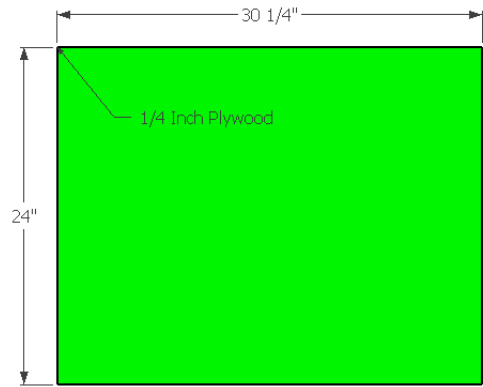

# Bathroom Shelf

Dados are 3/8" deep

- Parts List:  
 1x 1"x12"x8' Shelving Board  
 1/4"x48"x48" Plywood